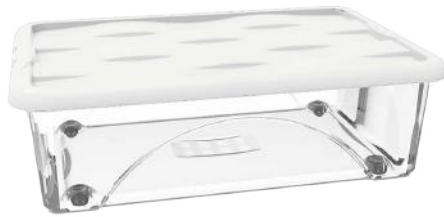

art.9019193M1
creamy white lid