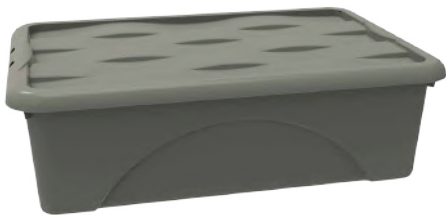

art.9019203BM6
taupe gray