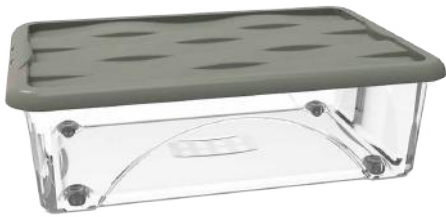

art.9019193BM6
taupe gray lid