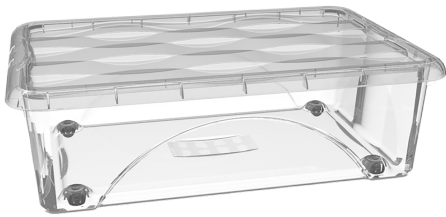

art.9019193T1
transparent