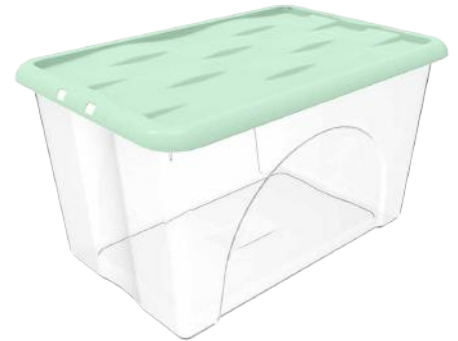

art.9019196BM5
light sage green lid