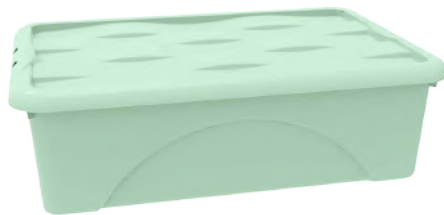

art.9019203BM5
light sage green