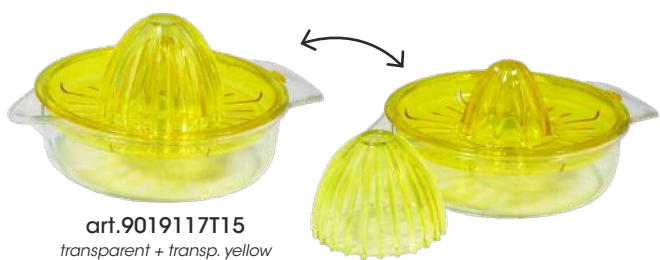

SPREMIAGRUMI 2 IN 1
2 IN 1 SQUEEZER · PRESSE-AGRUMES 2 EN 1

art.9019117T15
transparent + transp. yellow